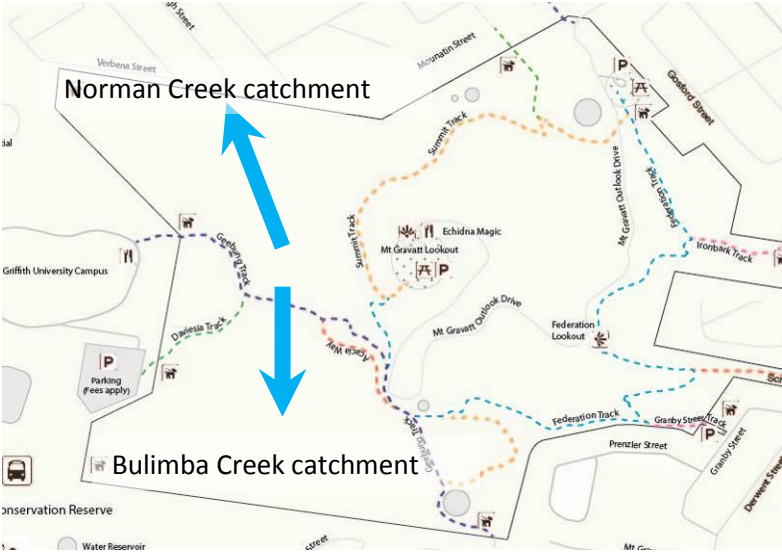

Walking Mt Gravatt

Rainbow Lorikeet *Trichoglossus chlorolepidotus*

Male

Female

Black She-oak *Allocasuarina littoralis*

Brisbane Fringed Wattle *Acacia fimbriata*

Sickle Leaved Wattle *Acacia falcate* – planted July 2016

Squirrel Glider *Petaurus norfolcensis*

Little Broad-nosed Bat *Scotorepens greyii*

Koala scratches

Koala - Geebung Track – 11 June 2016