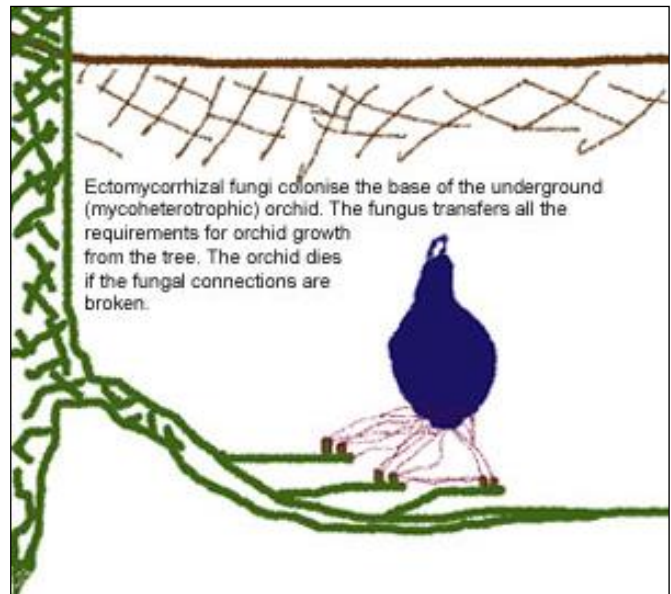

Walking Mt Gravatt

Hyacinth Orchid *Dipodium variegatum*

Native ground orchid with no leaves depend on fungi.

Watershed

Lacy Wedge Fern - *Lindsaea microphylla*

Brisbane Fringed Wattle *Acacia fimbriate*
Walking Mt Gravatt - October 2017

King Parrot *Alisterus scapularis* (male) feeds on seeds

Micro-bats:

- Cute furry silent ghosts at night
- Eat thousands of mosquitos every night

Little Broad-nosed Bat *Scotorepens greyii*

Squirrel Glider *Petaurus norfolcensis*