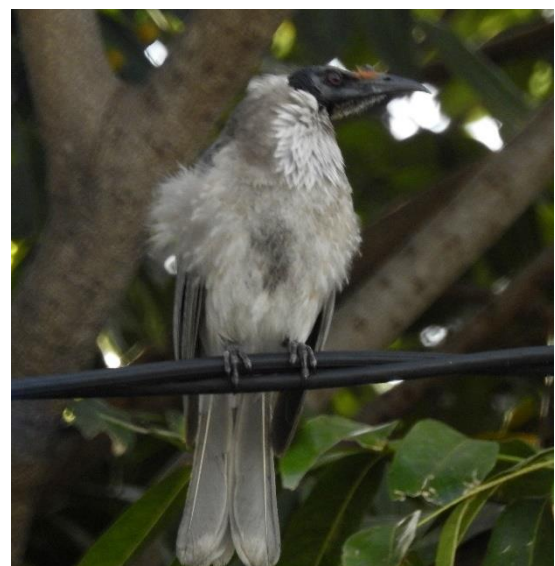

Walking Mt Gravatt

Hyacinth Orchid *Dipodium variegatum*

Native ground orchid with no leaves depend on fungi.

Watershed

Lacy Wedge Fern - *Lindsaea microphylla*

Brisbane Fringed Wattle *Acacia fimbriate*
Walking Mt Gravatt - October 2017

King Parrot *Alisterus scapularis* (male) feeds on seeds

Micro-bats:

- Cute furry silent ghosts at night
- Eat thousands of mosquitos every night

Little Broad-nosed Bat *Scotorepens greyii*

Squirrel Glider *Petaurus norfolcensis*

Southern Boobook Owl *Ninox novaeseelandiae*

Noisy Friarbird *Philemon corniculatus*