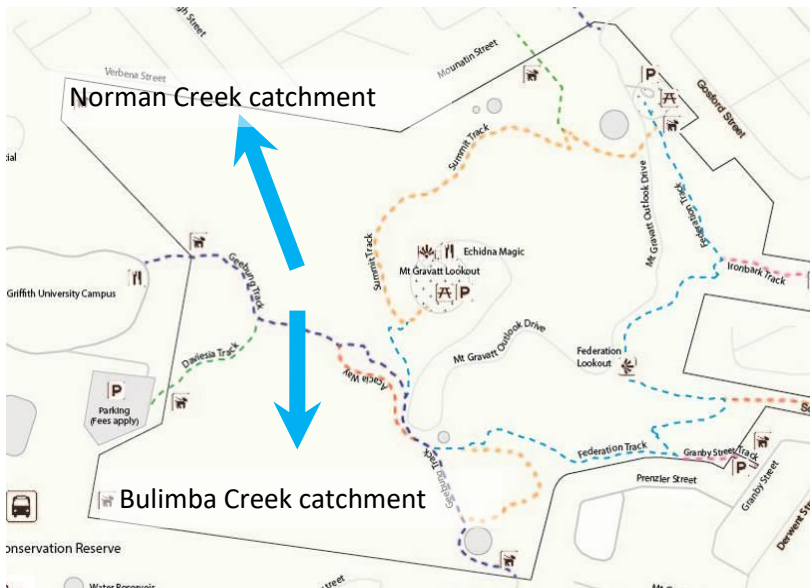

Walking Mt Gravatt

Hyacinth Orchid *Dipodium variegatum*

Native ground orchid with no leaves depend on fungi.

Watershed

Lacy Wedge Fern - *Lindsaea microphylla*

Brisbane Fringed Wattle *Acacia fimbriate*
Walking Mt Gravatt - October 2017

King Parrot *Alisterus scapularis* (male) feeds on seeds

Micro-bats:

- Cute furry silent ghosts at night
- Eat thousands of mosquitos every night

Little Broad-nosed Bat *Scotorepens greyii*

Squirrel Glider *Petaurus norfolcensis*

Southern Boobook Owl *Ninox novaeseelandiae*

Noisy Friarbird *Philemon corniculatus*